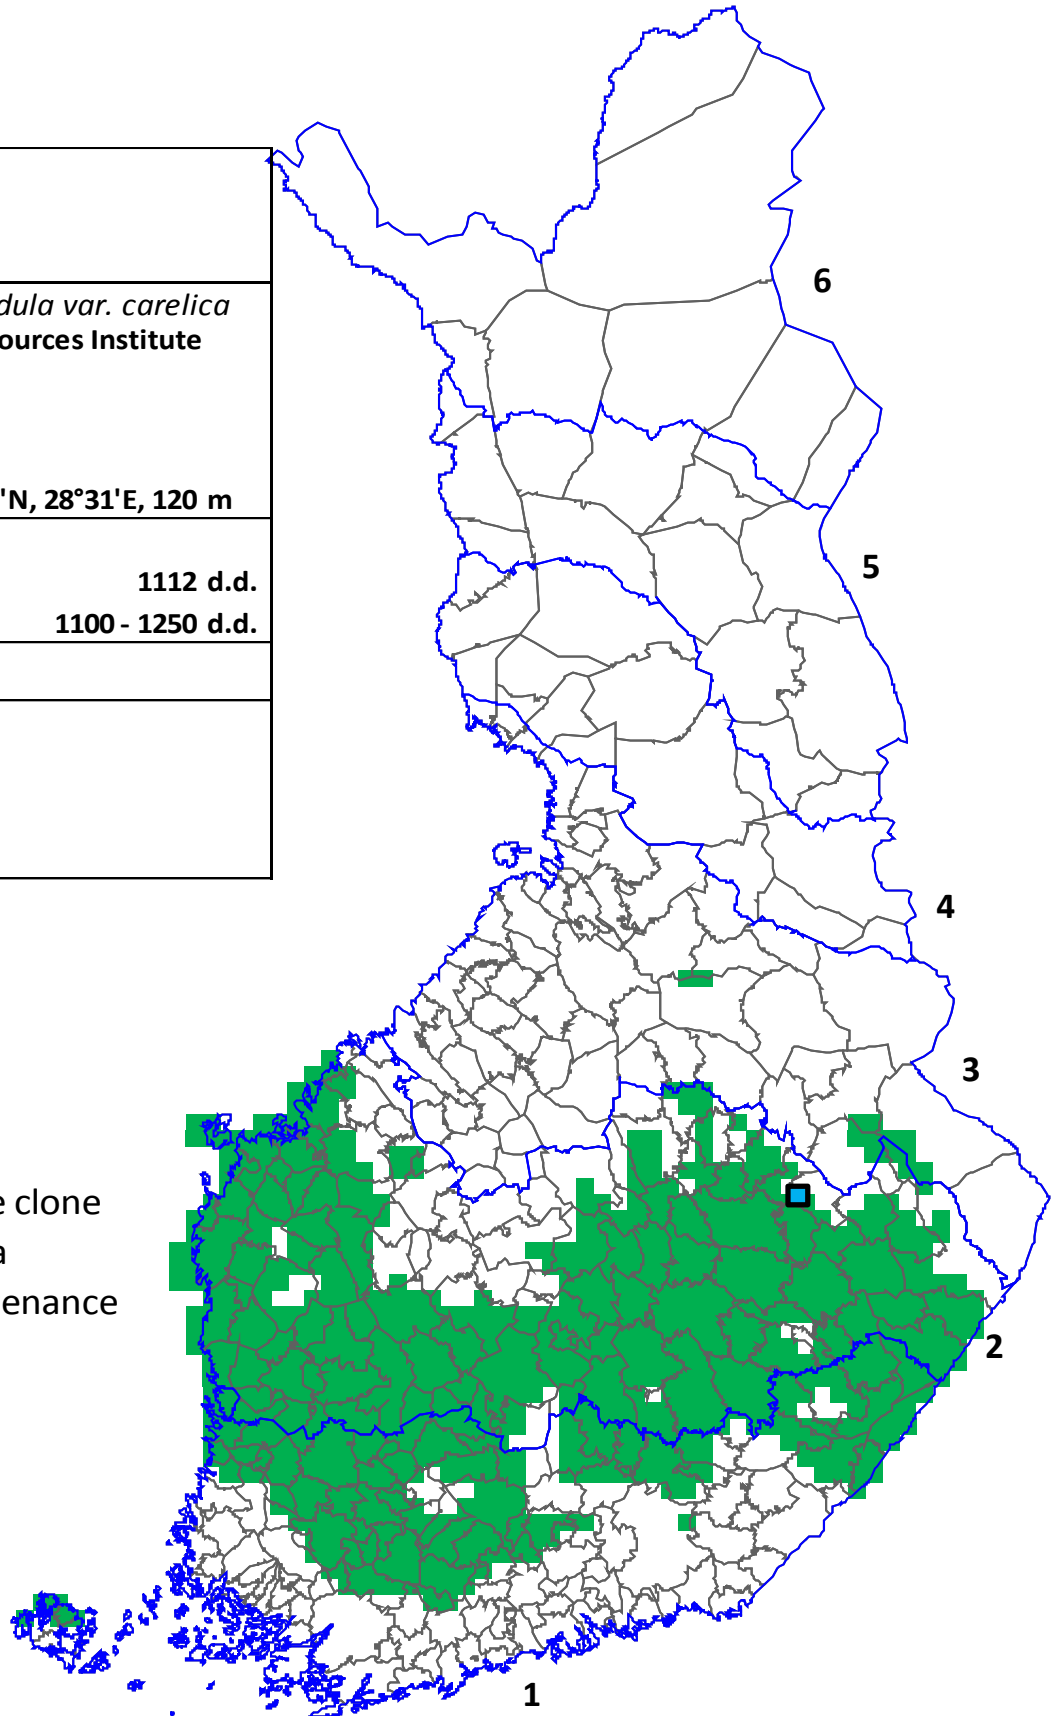

C05-01-46

Species: *Betula pendula var. carelica*
 Owner: **Natural Resources Institute
 Finland**
 Established: **2001**
 Municipality: **Kaavi**
 Location: **62°60'N, 28°31'E, 120 m**

Temperature sums:

Origin **1112 d.d.**
 Utilization area **1100 - 1250 d.d.**

Category: **Qualified**

Further information:

-  Location of the clone
-  Utilization area
- 1-6** Region of provenance